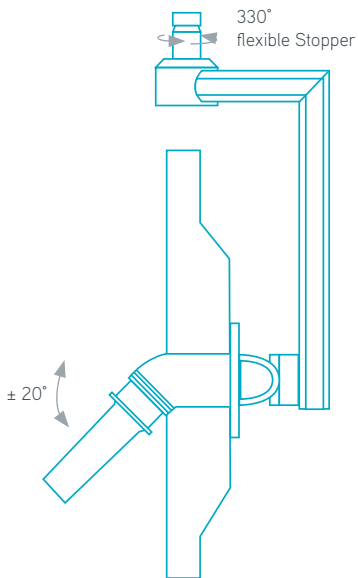

## NOVA.light Monitor Yoke

The **NOVA.light** Monitor Yoke is available as a single yoke and a double yoke. Both versions are available with cover.

### WITH COVER

TECHNICAL DATA	SINGLE YOKE	DOUBLE YOKE
Monitor size	21 - 32 inch	21 - 32 inch
Compatible with	VESA	VESA
Adjustment tilt angle	± 20°	± 20°
Max. Monitorweight	18 kg	15 kg
Sterilizable handle	Yes	Yes
Internal cable cover	optional	optional