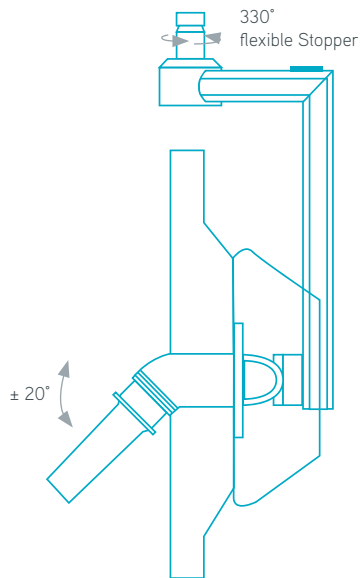

### WITH COVER

TECHNICAL DATA	SINGLE YOKE	DOUBLE YOKE
Monitor size	21 - 32 inch	21 - 32 inch
Compatible with	VESA	VESA
Adjustment tilt angle	± 20°	± 20°
Max. Monitorweight	18 kg	15 kg
Sterilizable handle	Yes	Yes
Internal cable cover	optional	optional